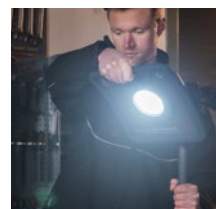

Part Number	Description
036205AU	SCANGRIP NOVA 6 C+R
Light Output	LO: 600 lumen for up to 15 hours HI: 6000 lumen for up to 1.5 hours OPTILight: Up to 4.5 hours
Light Performance	OPTILight: 200 lux @ 2m
Temperature Range	-10° to +40°C
Protection	IP67 (Protection against dust and prolonged water immersion) IK07 Impact Protection to 2m
Dimensions	273 x 88 x 270 mm
Battery	18V / 3200 mAh Li-ion. 3.5hr charging time.
Cable	5m
Weight	2.6 kg
Compliance	

DUAL 2 in 1 SYSTEM