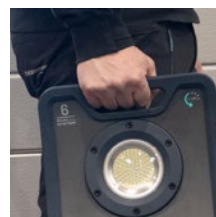

SCANGRIP NOVA 6 C+R FOR LIFE WORK LAMPS

NOVA 6 C+R is an all-round LED floodlight designed for professionals, delivering up to 6000 lumen, 6 levels of illumination, and a clear display of runtime, battery capacity, and light output. The OPTILight automatic lighting adjustment mode offers optimised light and runtime with a simple touch.

The DUAL SYSTEM power supply provides flexibility on the work site, operating from either an internal rechargeable battery or 240V input via an included 5m power cable.

Designed to perform consistently in tough work environments, NOVA 6 C+R is extremely durable and resistant to water and dust (IP67). Equipped with an integrated carrying handle and flexible bracket for easy transportation and mounting on a SCANGRIP TRIPOD, the NOVA 6 C+R work light is versatile and suited for various working environments.

NOTE: This lamp replaces 035443AU SCANGRIP NOVA 6 C+R.