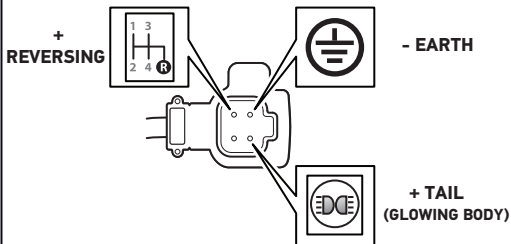

**VIEW - REAR LAMP
4 PIN DT SOCKET**

2BA 350 300-04X/02X INDICATOR LAMP

2ZR 350 300-08X REVERSING LAMP

2SB 350 300-06X STOP/TAIL LAMP