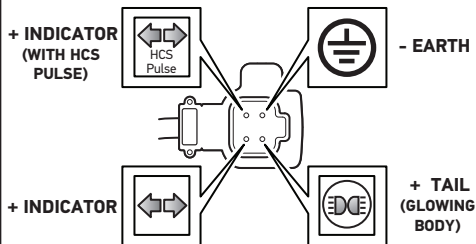

**VIEW - REAR LAMP
4 PIN DT SOCKET**

2BA 350 300-04X/02X INDICATOR LAMP

2ZR 350 300-08X REVERSING LAMP

2SB 350 300-06X STOP/TAIL LAMP