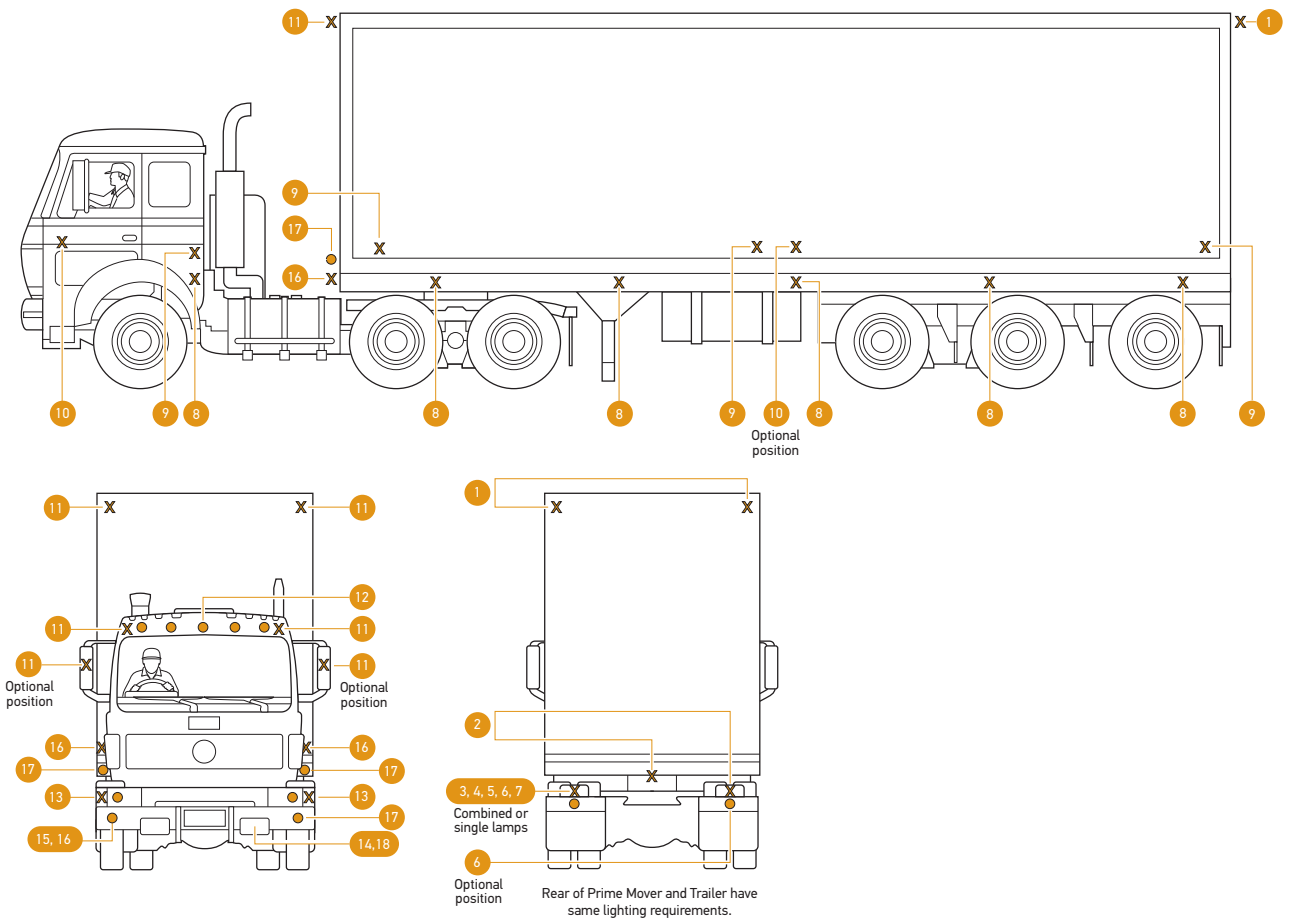

SMALL TRUCK

SINGLE TRAILER

SEMI TRAILER

REAR

- 1 ADR 49/00 Rear End Outline Lamps
- 2 ADR 48/00 Number Plate Lamps
- 3 ADR 6/00: Cat.2 Rear Direction Indicators
- 4 ADR 49/00 Rear Position Lamps
- 5 ADR 49/00 Stop Lamps
- 6 ADR 47/00 Rear Retro Reflectors
- 7 ADR 1/00 Reversing Lamps