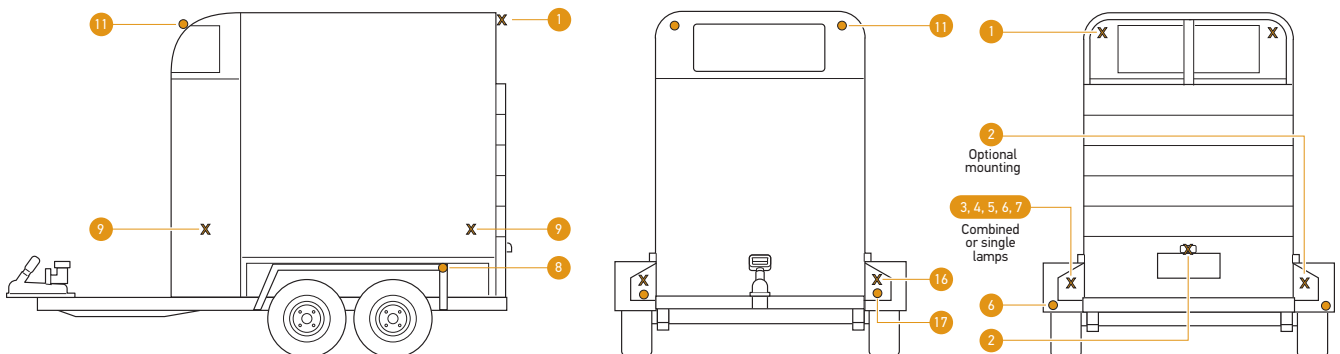

COACH

SMALL TRAILER

CARAVAN

BOAT TRAILER

HORSE FLOAT

3RD EDITION ADR REFERENCE GUIDE

HELLA Part No.	Engineering Drawing No.	ADR No.	Function	Bulb(s)	Bulb Type	HELLA Ref. or ECE	FORS Ref: CRN or ECE	Instruction Sheet No.	Lamp Identification
1000	012614-00	76/00	Daytime Running Lamp	R1221	P21W	DRL*1000*B	27424	911-353-51	RL 008701
1001	950957-00	6/00: Cat 1	Front Direction Indicator Lamp	R1221	P21W	FL*1001*A	15230	911-351-00	016086 (Turn Signal) 17031R20 (Headlamp)
		46/00	Headlamp	XD1260/55	H4	HL*1001*A	15232		
		49/00	Front Position Lamp	HL124	T4W	FP*1001*A	15231		
1003	980608-50	76/00	Daytime Running Lamp	LED	N/A LED	DRL*1003*A	41607	980-703-11	9060
1004	980670-00	76/00	Daytime Running Lamp	LED	N/A LED	N/A ECE	E24 87R-000002	980-703-10	E24 0002 (0670)
1005	980680-00	76/00	Daytime Running Lamp	LED	N/A LED	N/A ECE	E24 87R-000001	980-703-12	E24 0001 (0680)
1005-24V	980680-50						980-703-24		
1006	980690-50	76/00	Daytime Running Lamp	LED	N/A LED	DRL*1006*A	42763	980-703-47	0690
1007-24V	980690-40	76/00	Daytime Running Lamp	LED	N/A LED	N/A ECE	E24 5854	980-703-53	0690
		49/00	Front Position Lamp						
1008	980680-11	76/00	Daytime Running Lamp	LED	N/A LED	N/A ECE	E24 87R-000001	980-703-68	E24 0001 (0680)
1008-24V	980680-61							980-703-69	
1009	980880-00	76/00	Daytime Running Lamp	LED	N/A LED	DRL*1009*A	44200	958-780-04	0880
1009-24V	980880-10						DRL*1009-24V*A		
1009V	980880-40	76/00	Daytime Running Lamp	LED	N/A LED	1009V*DRLC	45962	958-780-92	0880 B
1009V-24V	980880-50						1009-24VDRLC		
1013	980970-00	76/00	Daytime Running Lamp	LED	N/A LED	DRL*1013*A	44776	958-780-44	0970
1013-24V	980970-50						DRL*1013-24V*A		
1027	003434-18	46/00	Headlamp	XD1260/55	H4	HL*1027*A	15311	911-352-79	17016
		49/00	Front Position Lamp	HL124	T4W	FP*1027*A	15317		
1028	007834-00	46/00	Headlamp (Low/Dipped Beam)	C1255	H1	HL*1028*A	32013	911-353-80	550
1029	008193-00	46/00	Headlamp (Low/Dipped Beam)	CA1255	H7	HL*1029*A	32008	911-353-81	917
1030	008191-00/02	46/00	Headlamp (High/Main Beam)	CA1255	H7	HL*1030*A	32009	911-353-79	917
		49/00	Front Position Lamp (1030 only)	HL124	T4W	FP*1030*A	32014		
1041	003177-06	46/00	Headlamp	C1255	H1	HL*1041*A	15071	911-351-06	24504
1042	003177-30	46/00	Headlamp	XD1260/55	H4	HL*1042*A	15072	911-351-07	7197R20
1043	003427-04	46/00	Headlamp	XD1260/55	H4	HL*1043*A	15198	911-351-08	17009
		49/00	Front Position Lamp	HL124	T4W	FP*1043*A	15197		
1044	003177-51	46/00	Headlamp	XD1260/55	H4	HL*1044*A	15073	911-351-10	7197R20
		49/00	Front Position Lamp	HL124	T4W	FP*1044*A	15074		
1053	114155-00	46/00	Headlamp	C1255	H1	HL*1053*A	15075	911-351-14	14464R8
1054	114178-00	46/00	Headlamp	C1255	H1	HL*1054*A	15092	911-351-15	7076R8
		49/00	Front Position Lamp	HL124	T4W	FP*1054*A	15093		
1055 & 1055HD	002850-06 & 002850-21	46/00	Headlamp	XD1260/55	H4	HL*1055*A	15088	911-351-16	17031R20
		49/00	Front Position Lamp	HL124	T4W	FP*1055*A	15089		
1056	002395-84	46/00	Headlamp	XD1260/55	H4	HL*1056*A	15094	911-351-17	53
		49/00	Front Position Lamp	HL124	T4W	FP*1056*A	15095		
1058 & 1058HD	002395-13 (950519-00) & 002395-26	46/00	Headlamp	XD1260/55	H4	HL*1058*A	15096	911-351-18	53
		49/00	Front Position Lamp	HL124	T4W	FP*1058*A	15097		
1107	956329-00	50/00	Front Fog Lamp	YC1255	H3	FF*1107*A	15127	911-351-29	8361
1108	005750-04	50/00	Front Fog Lamp	YC1255	H3	FF*1108*A	15137	911-351-30	18213R19
1109	005700-02	50/00	Front Fog Lamp	YC1255	H3	FF*1109*A	15134	911-351-31	18216R19
1110	005860-00	50/00	Front Fog Lamp	YC1255	H3	FF1110*A	15218	911-351-32	18227
1111	006300-07	50/00	Front Fog Lamp	YC1255	H3	FF*1111*A	15255	911-351-33	18231
1122	008283-00	50/00	Front Fog Lamp	CA1255	H7	FF*1122*A	26829	911-353-45	021209
1123	008284-00	50/00	Front Fog Lamp	CA1255	H7	FF*1123*A	26830	911-353-47	021211
1124	001951-10	50/00	Front Fog Lamp	YC1255	H3	N/A ECE	03B E1 3221	HKG 460 845-16 & Refer ADR 13/00	E1 3221 R19
1125	001952-10	50/00	Front Fog Lamp	YC1255	H3	N/A ECE	03B E1 3222	HKG 460 845-16 & Refer ADR 13/00	E1 3222 R19