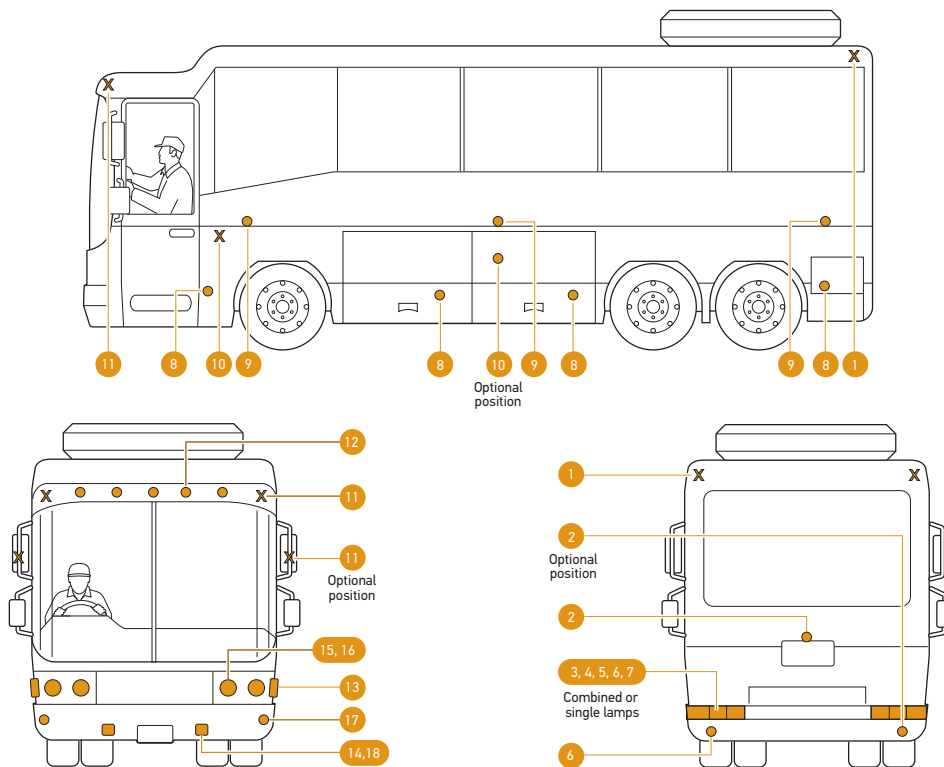

REAR

- 1 ADR 49/00 Rear End Outline Lamps
- 2 ADR 48/00 Number Plate Lamps
- 3 ADR 6/00: Cat.2 Rear Direction Indicators
- 4 ADR 49/00 Rear Position Lamps
- 5 ADR 49/00 Stop Lamps
- 6 ADR 47/00 Rear Retro Reflectors
- 7 ADR 1/00 Reversing Lamps

SIDE

- 8 ADR 47/00 Side Retro Reflectors
- 9 ADR 45/01 or 74/00 Side Markers
- 10 ADR 6/00 Supplementary Side Direction Indicators

FRONT

- 11 ADR 49/00 Front End Outline Lamps
- 12 ADR 45/01 Cab Markers (optional)
- 13 ADR 6/00: Cat.1 Front Direction Indicators
- 14 ADR 50/00 Front Fog Lamps (optional)
- 15 ADR 46/00 Headlamps
- 16 ADR 49/00 Front Position Lamps
- 17 ADR 47/00 Front Retro Reflectors
- 18 ADR 76/00 Daytime Running Lamps (optional)

COACH