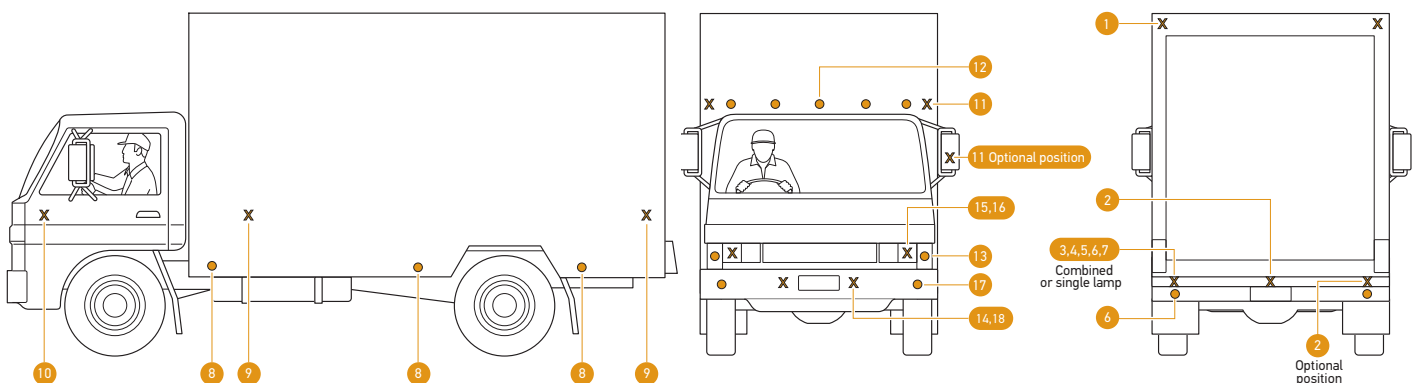

SMALL TRUCK