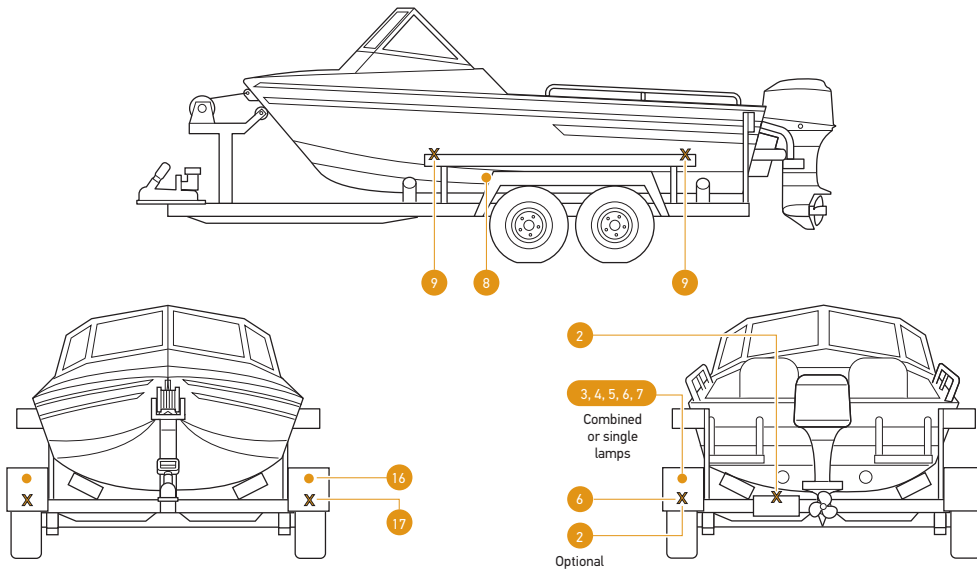

COACH

SMALL TRAILER

CARAVAN

BOAT TRAILER

HORSE FLOAT

3RD EDITION ADR REFERENCE GUIDE

HELLA Part No.	Engineering Drawing No.	ADR No.	Function	Bulb(s)	Bulb Type	HELLA Ref. or ECE	FORS Ref: CRN or ECE	Instruction Sheet No.	Lamp Identification
1000	012614-00	76/00	Daytime Running Lamp	R1221	P21W	DRL*1000*B	27424	911-353-51	RL 008701
1001	950957-00	6/00: Cat 1	Front Direction Indicator Lamp	R1221	P21W	FL*1001*A	15230	911-351-00	016086 (Turn Signal) 17031R20 (Headlamp)
		46/00	Headlamp	XD1260/55	H4	HL*1001*A	15232		
		49/00	Front Position Lamp	HL124	T4W	FP*1001*A	15231		
1003	980608-50	76/00	Daytime Running Lamp	LED	N/A LED	DRL*1003*A	41607	980-703-11	9060
1004	980670-00	76/00	Daytime Running Lamp	LED	N/A LED	N/A ECE	E24 87R-000002	980-703-10	E24 0002 (0670)
1005	980680-00	76/00	Daytime Running Lamp	LED	N/A LED	N/A ECE	E24 87R-000001	980-703-12	E24 0001 (0680)
1005-24V	980680-50						980-703-24		
1006	980690-50	76/00	Daytime Running Lamp	LED	N/A LED	DRL*1006*A	42763	980-703-47	0690
1007-24V	980690-40	76/00	Daytime Running Lamp	LED	N/A LED	N/A ECE	E24 5854	980-703-53	0690
		49/00	Front Position Lamp						
1008	980680-11	76/00	Daytime Running Lamp	LED	N/A LED	N/A ECE	E24 87R-000001	980-703-68	E24 0001 (0680)
1008-24V	980680-61							980-703-69	
1009	980880-00	76/00	Daytime Running Lamp	LED	N/A LED	DRL*1009*A	44200	958-780-04	0880
1009-24V	980880-10						DRL*1009-24V*A		
1009V	980880-40	76/00	Daytime Running Lamp	LED	N/A LED	1009V*DRLC	45962	958-780-92	0880 B
1009V-24V	980880-50						1009-24VDRLC		
1013	980970-00	76/00	Daytime Running Lamp	LED	N/A LED	DRL*1013*A	44776	958-780-44	0970
1013-24V	980970-50						DRL*1013-24V*A		
1027	003434-18	46/00	Headlamp	XD1260/55	H4	HL*1027*A	15311	911-352-79	17016
		49/00	Front Position Lamp	HL124	T4W	FP*1027*A	15317		
1028	007834-00	46/00	Headlamp (Low/Dipped Beam)	C1255	H1	HL*1028*A	32013	911-353-80	550
1029	008193-00	46/00	Headlamp (Low/Dipped Beam)	CA1255	H7	HL*1029*A	32008	911-353-81	917
1030	008191-00/02	46/00	Headlamp (High/Main Beam)	CA1255	H7	HL*1030*A	32009	911-353-79	917
		49/00	Front Position Lamp (1030 only)	HL124	T4W	FP*1030*A	32014		
1041	003177-06	46/00	Headlamp	C1255	H1	HL*1041*A	15071	911-351-06	24504
1042	003177-30	46/00	Headlamp	XD1260/55	H4	HL*1042*A	15072	911-351-07	7197R20
1043	003427-04	46/00	Headlamp	XD1260/55	H4	HL*1043*A	15198	911-351-08	17009
		49/00	Front Position Lamp	HL124	T4W	FP*1043*A	15197		
1044	003177-51	46/00	Headlamp	XD1260/55	H4	HL*1044*A	15073	911-351-10	7197R20
		49/00	Front Position Lamp	HL124	T4W	FP*1044*A	15074		
1053	114155-00	46/00	Headlamp	C1255	H1	HL*1053*A	15075	911-351-14	14464R8
1054	114178-00	46/00	Headlamp	C1255	H1	HL*1054*A	15092	911-351-15	7076R8
		49/00	Front Position Lamp	HL124	T4W	FP*1054*A	15093		
1055 & 1055HD	002850-06 & 002850-21	46/00	Headlamp	XD1260/55	H4	HL*1055*A	15088	911-351-16	17031R20
		49/00	Front Position Lamp	HL124	T4W	FP*1055*A	15089		
1056	002395-84	46/00	Headlamp	XD1260/55	H4	HL*1056*A	15094	911-351-17	53
		49/00	Front Position Lamp	HL124	T4W	FP*1056*A	15095		
1058 & 1058HD	002395-13 (950519-00) & 002395-26	46/00	Headlamp	XD1260/55	H4	HL*1058*A	15096	911-351-18	53
		49/00	Front Position Lamp	HL124	T4W	FP*1058*A	15097		
1107	956329-00	50/00	Front Fog Lamp	YC1255	H3	FF*1107*A	15127	911-351-29	8361
1108	005750-04	50/00	Front Fog Lamp	YC1255	H3	FF*1108*A	15137	911-351-30	18213R19
1109	005700-02	50/00	Front Fog Lamp	YC1255	H3	FF*1109*A	15134	911-351-31	18216R19
1110	005860-00	50/00	Front Fog Lamp	YC1255	H3	FF1110*A	15218	911-351-32	18227
1111	006300-07	50/00	Front Fog Lamp	YC1255	H3	FF*1111*A	15255	911-351-33	18231
1122	008283-00	50/00	Front Fog Lamp	CA1255	H7	FF*1122*A	26829	911-353-45	021209
1123	008284-00	50/00	Front Fog Lamp	CA1255	H7	FF*1123*A	26830	911-353-47	021211
1124	001951-10	50/00	Front Fog Lamp	YC1255	H3	N/A ECE	03B E1 3221	HKG 460 845-16 & Refer ADR 13/00	E1 3221 R19
1125	001952-10	50/00	Front Fog Lamp	YC1255	H3	N/A ECE	03B E1 3222	HKG 460 845-16 & Refer ADR 13/00	E1 3222 R19