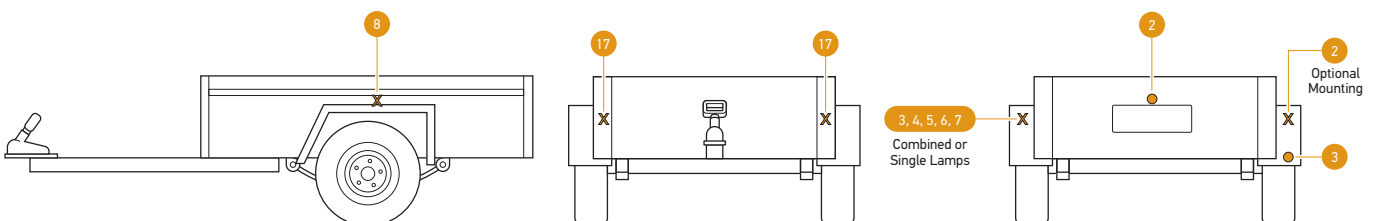

SMALL TRAILER