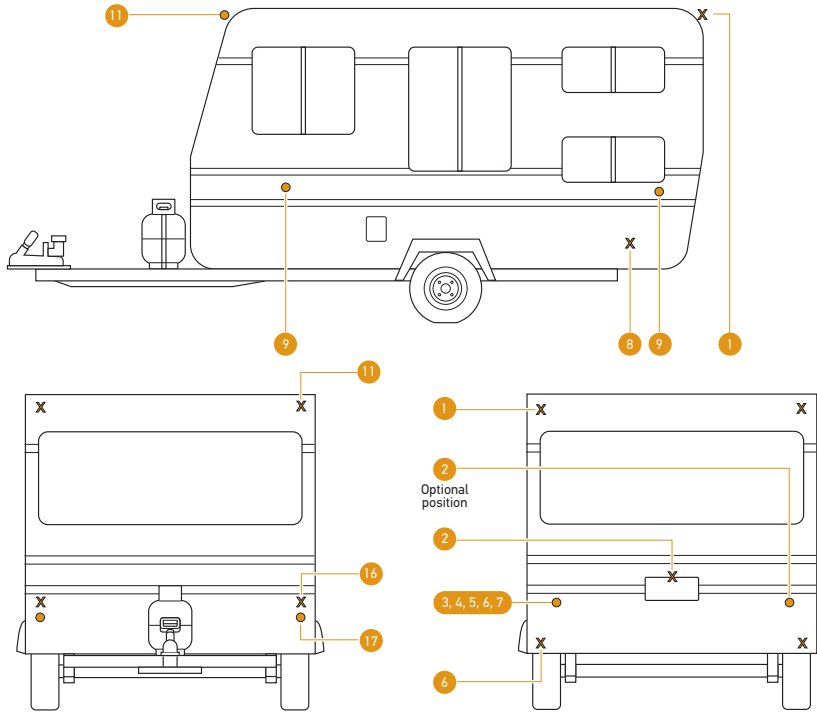

CARAVAN

BOAT TRAILER

HORSE FLOAT