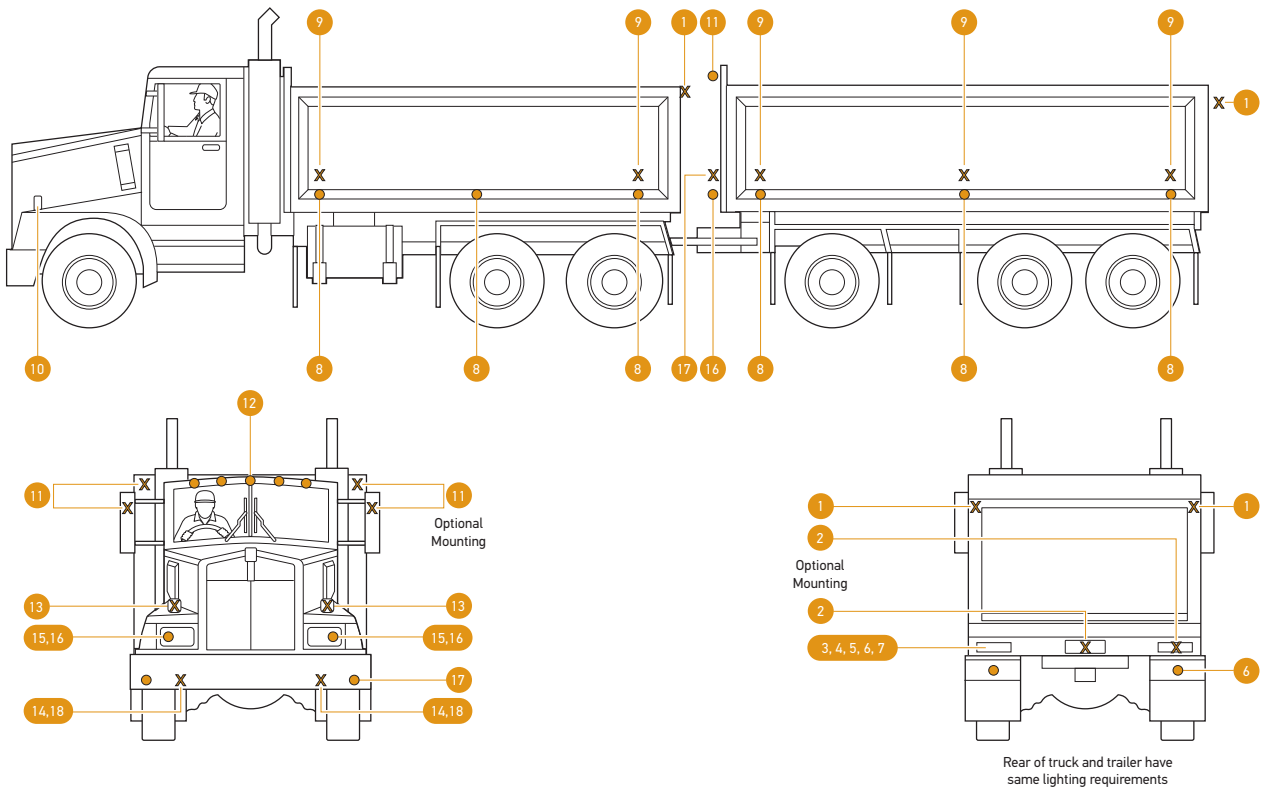

SMALL TRUCK

SINGLE TRAILER

SEMI TRAILER

REAR

- 1 ADR 49/00 Rear End Outline Lamps
- 2 ADR 48/00 Number Plate Lamps
- 3 ADR 6/00: Cat.2 Rear Direction Indicators
- 4 ADR 49/00 Rear Position Lamps
- 5 ADR 49/00 Stop Lamps
- 6 ADR 47/00 Rear Retro Reflectors
- 7 ADR 1/00 Reversing Lamps