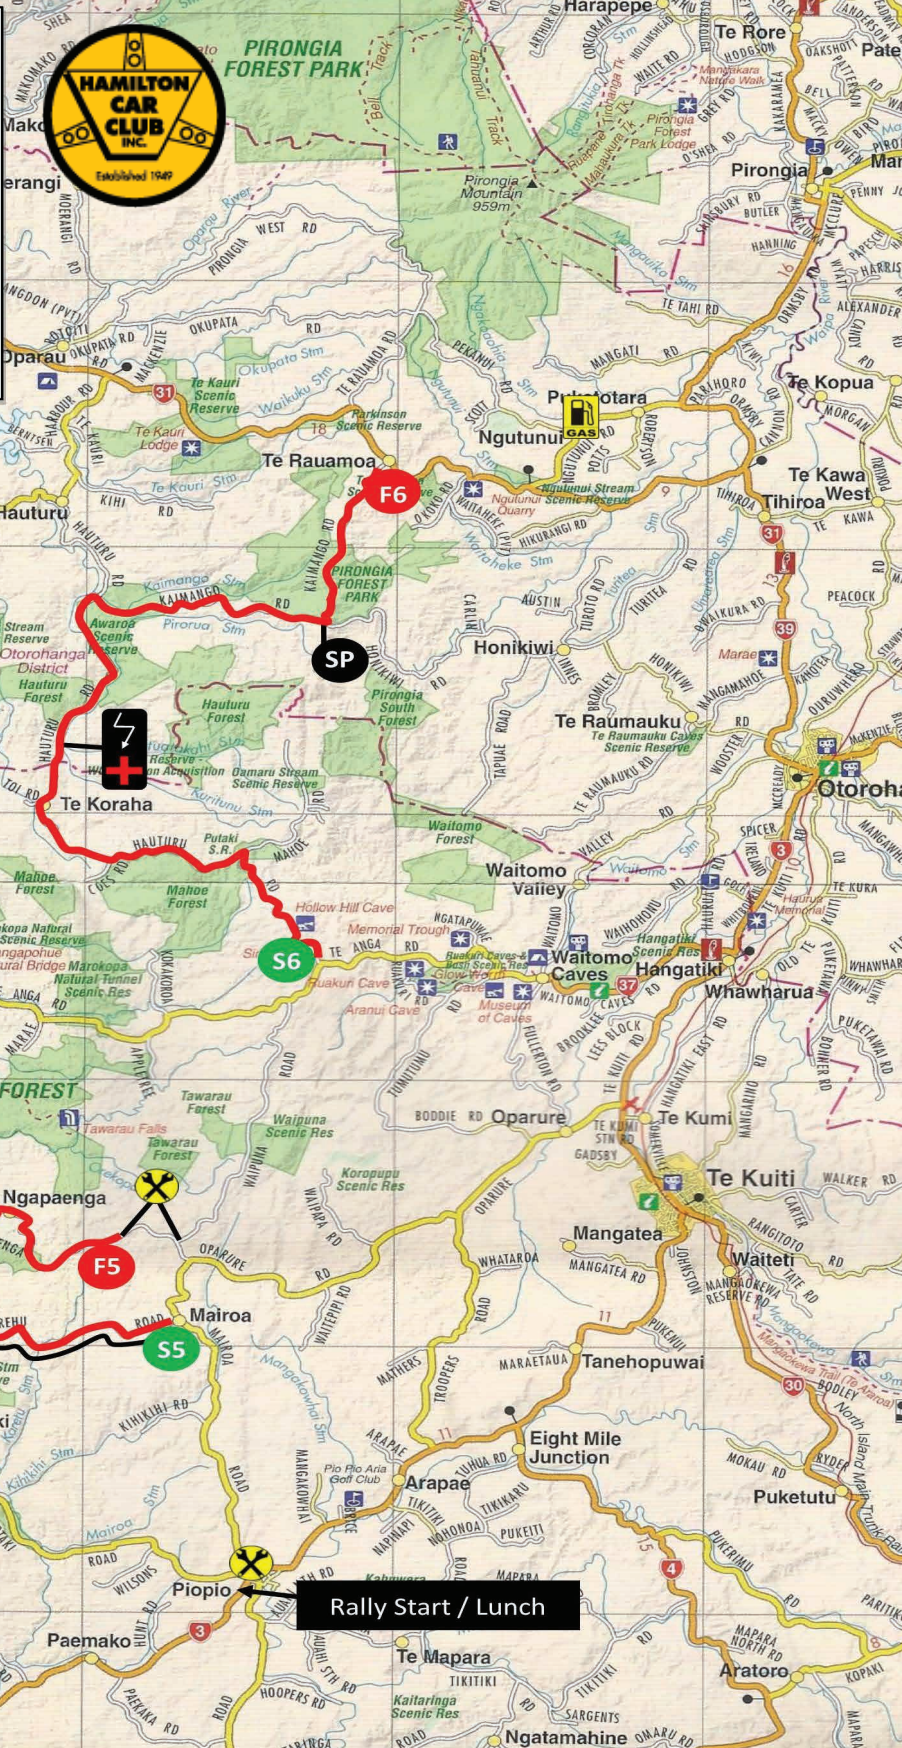

HAMILTON - To access the stage from Hamilton you will need approx. 1 hour 44 mins & it is approx. 121 km

TAURANGA - To access the stage from Tauranga you will need approx. 2 hours 35 mins & it is approx. 191km

SPECTATOR POINT STAGE FOUR

Stage FOUR starts at 12:20pm

Access to the spectator point is off Ohura Road, turn left onto Matiere Road and stay on this road until you reach the spectator point.

HANDY RENTALS HAMILTON RALLY OF WAITOMO

Stage SS5 & SS6 over page

HANDY RENTALS

HELPING NEW ZEALAND MOVE SINCE 1989

Hamilton Rally of Waitomo

Saturday 19th October

-  Special Stage
-  Stage Direction
-  Service
-  Refuel
-  Radio Point
-  Medic
-  Spectator Point

Wayne Rae
Pattern Makers &
Plaque Specialists
0274-853-362

Stage	First Car Starts
1	0758
2	0903
3	0942
4	1220
5	1415
6	1520

HANDY RENTALS HAMILTON

RALLY OF WAITOMO

Intinerary

TC	Location	SS KM Distance	Touring KM	Total Distance Time	Target Time	Service	First Car Due
0	Start PioPio						7:25
			19.47	19.47	0:28:00		7:53
SS1	Waitewhenua Rd	34.95					7:58
	Tour Approx 20 min Service		3.76	38.71	1:00:00	20	8:58
SS2	Huia Rd	15.27					9:03
	Tour Refuel 15 min		2.67	17.94	0:34:00	15	9:37
SS3	Kuraarau Rd	37.09					9:42
TC3A	Tour Approx 30 min Service Regroup In		38.60	75.69	1:47:00	30	11:29
TC3B	Regroup				0:40:00		12:09
	Regroup Out/Tour		4.31	4.31	0:06:00		12:15
SS4	Ohura North Rd	42.22					12:20
	Tour Approx 30 min Service		30.60	72.82	1:50:00	30	14:10
SS5	Pungarehu Rd	25.85					14:15
	Tour Approx 15 min Service		18.82	44.67	1:00:00	15	15:15
SS6	Hauturu Rd	42.66					15:20
TC6A	Finish		65.69	108.35	1:40:00	5	17:00