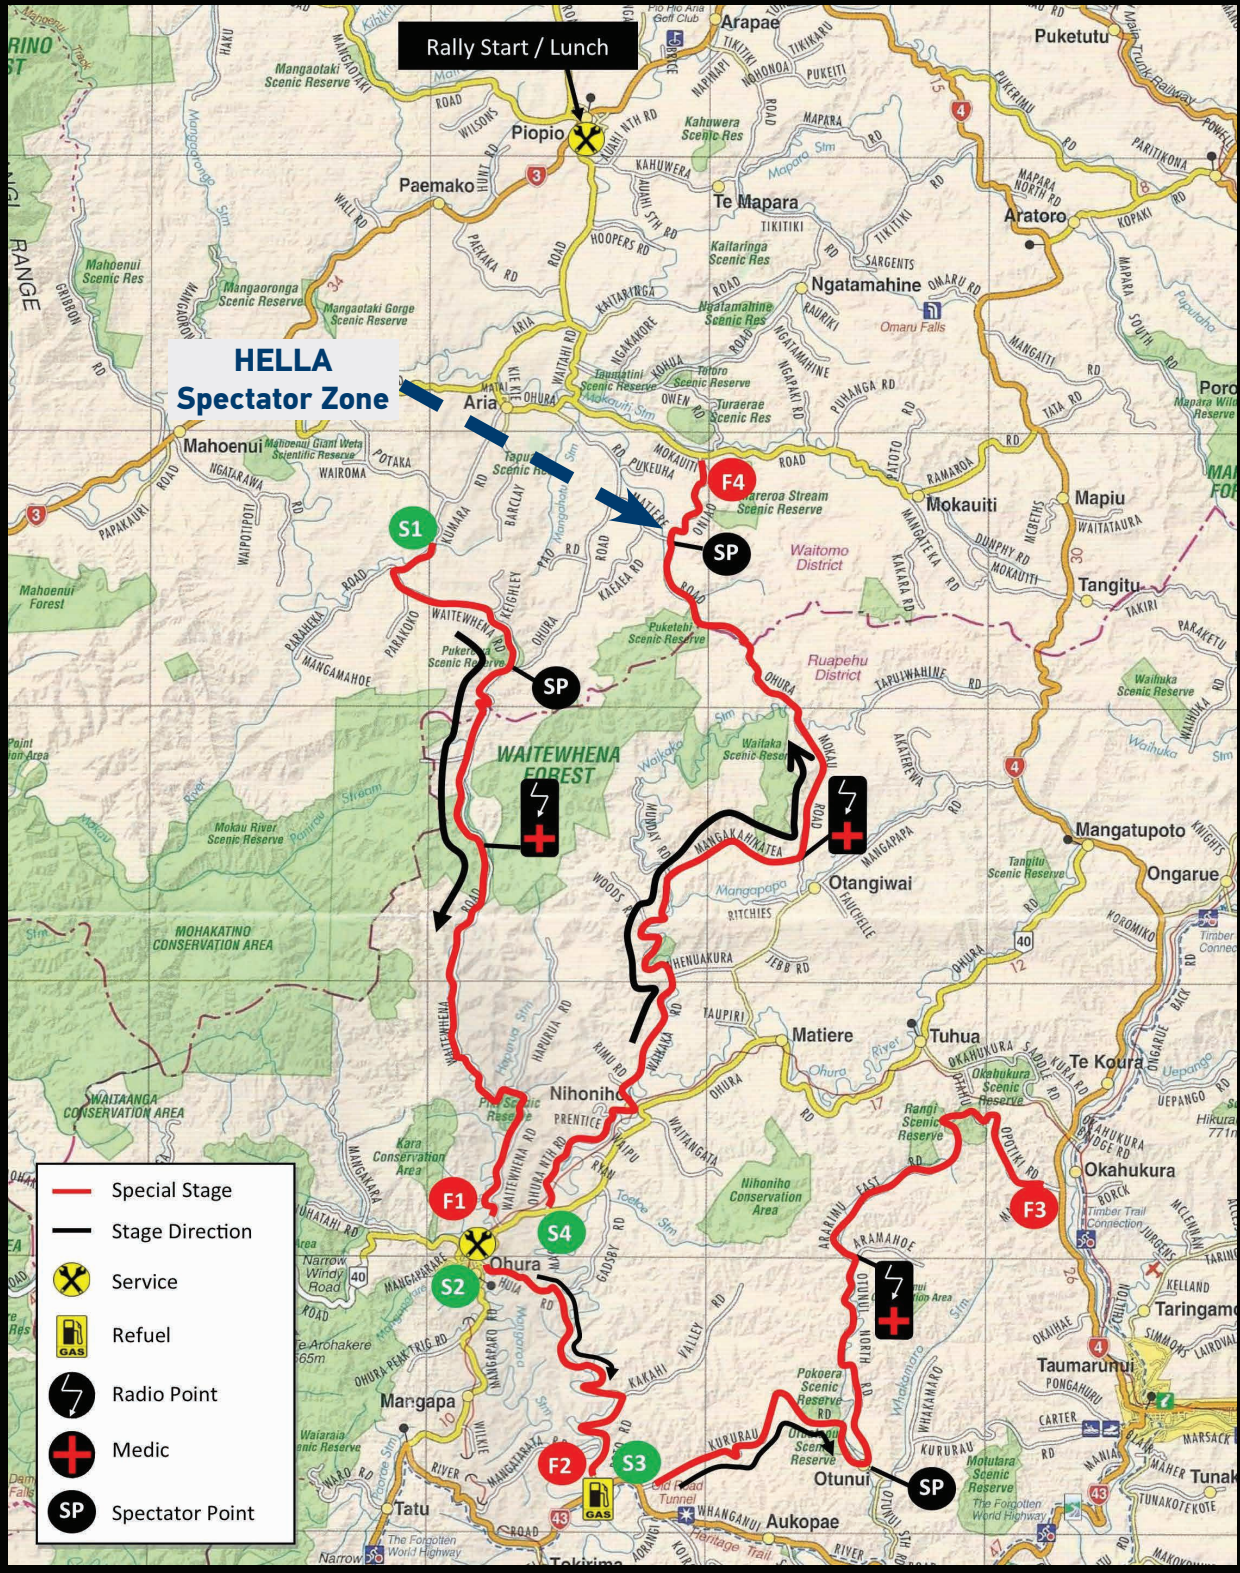

HANDY RENTALS

HELPING NEW ZEALAND MOVE SINCE 1989

**BRIAN GREEN
PROPERTY GROUP**

2019 BRIAN GREEN PROPERTY GROUP

NZRC
NEW ZEALAND RALLY CHAMPIONSHIP

**RALLY
NEW ZEALAND**

TRELAWNEY

**WALLY
ELDERS
GARAGE LTD**

**Wayne Rae
Pattern Makers &
Plaque Specialists
0274-853-362**

Follow live results on
www.chrissport.co.nz

Information on Handy Rentals 2019 Hamilton
Rally of Waitomo

<http://hamiltoncarclub.org.nz/events>

Stage SS5 & SS6 over page